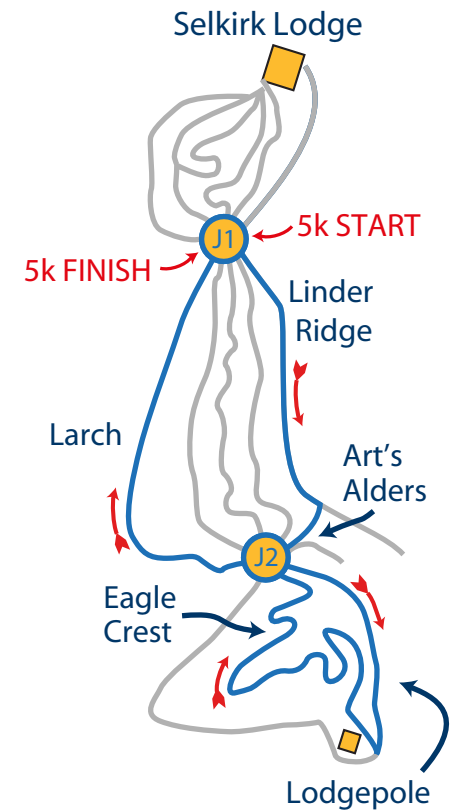

# Course Maps

Mt. Spokane Nordic Cup 2020  
XCX Saturday / Classic Sunday

## XCX Trail Order

Start: Learning Area  
- Bear Grass  
- Junction 1  
- Brian's Hill  
Finish: Junction 1

## 3k Trail Order

Start: Junction 1  
- Linder Ridge  
- Art's Alders  
- Larch  
Finish: Junction 1

## 5k Trail Order

Start: Junction 1  
- Linder Ridge  
- Art's Alders  
- Lodgepole  
- Eagle Crest  
- Larch  
Finish: Junction 1