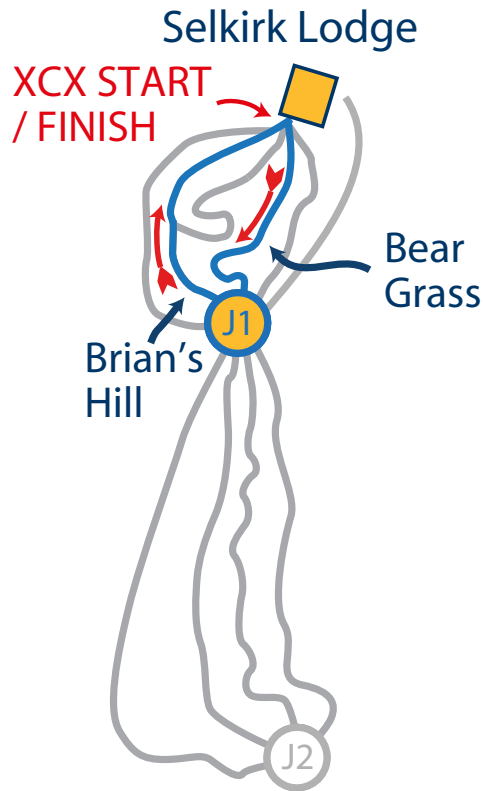

# Course Maps

Mt. Spokane Nordic Cup 2020  
XCX Saturday / Classic Sunday

## XCX Trail Order

Start: Learning Area  
- Bear Grass  
- Junction 1  
- Brian's Hill  
Finish: Junction 1

## 3k Trail Order

Start: Junction 1  
- Linder Ridge  
- Art's Alders  
- Larch  
Finish: Junction 1

## 5k Trail Order

Start: Junction 1  
- Linder Ridge  
- Art's Alders  
- Lodgepole  
- Eagle Crest  
- Larch  
Finish: Junction 1