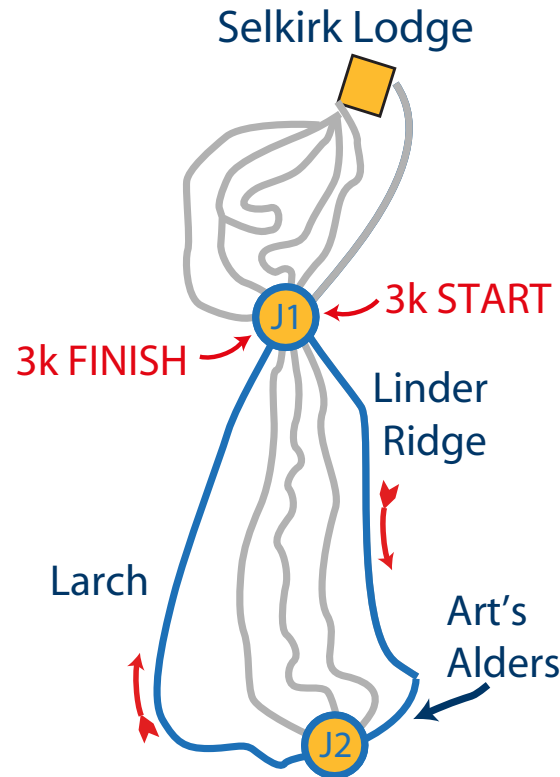

# Course Maps

Mt. Spokane Nordic Cup 2020  
XCX Saturday / Classic Sunday

## XCX Trail Order

Start: Learning Area  
- Bear Grass  
- Junction 1  
- Brian's Hill  
Finish: Junction 1

## 3k Trail Order

Start: Junction 1  
- Linder Ridge  
- Art's Alders  
- Larch  
Finish: Junction 1

## 5k Trail Order

Start: Junction 1  
- Linder Ridge  
- Art's Alders  
- Lodgepole  
- Eagle Crest  
- Larch  
Finish: Junction 1