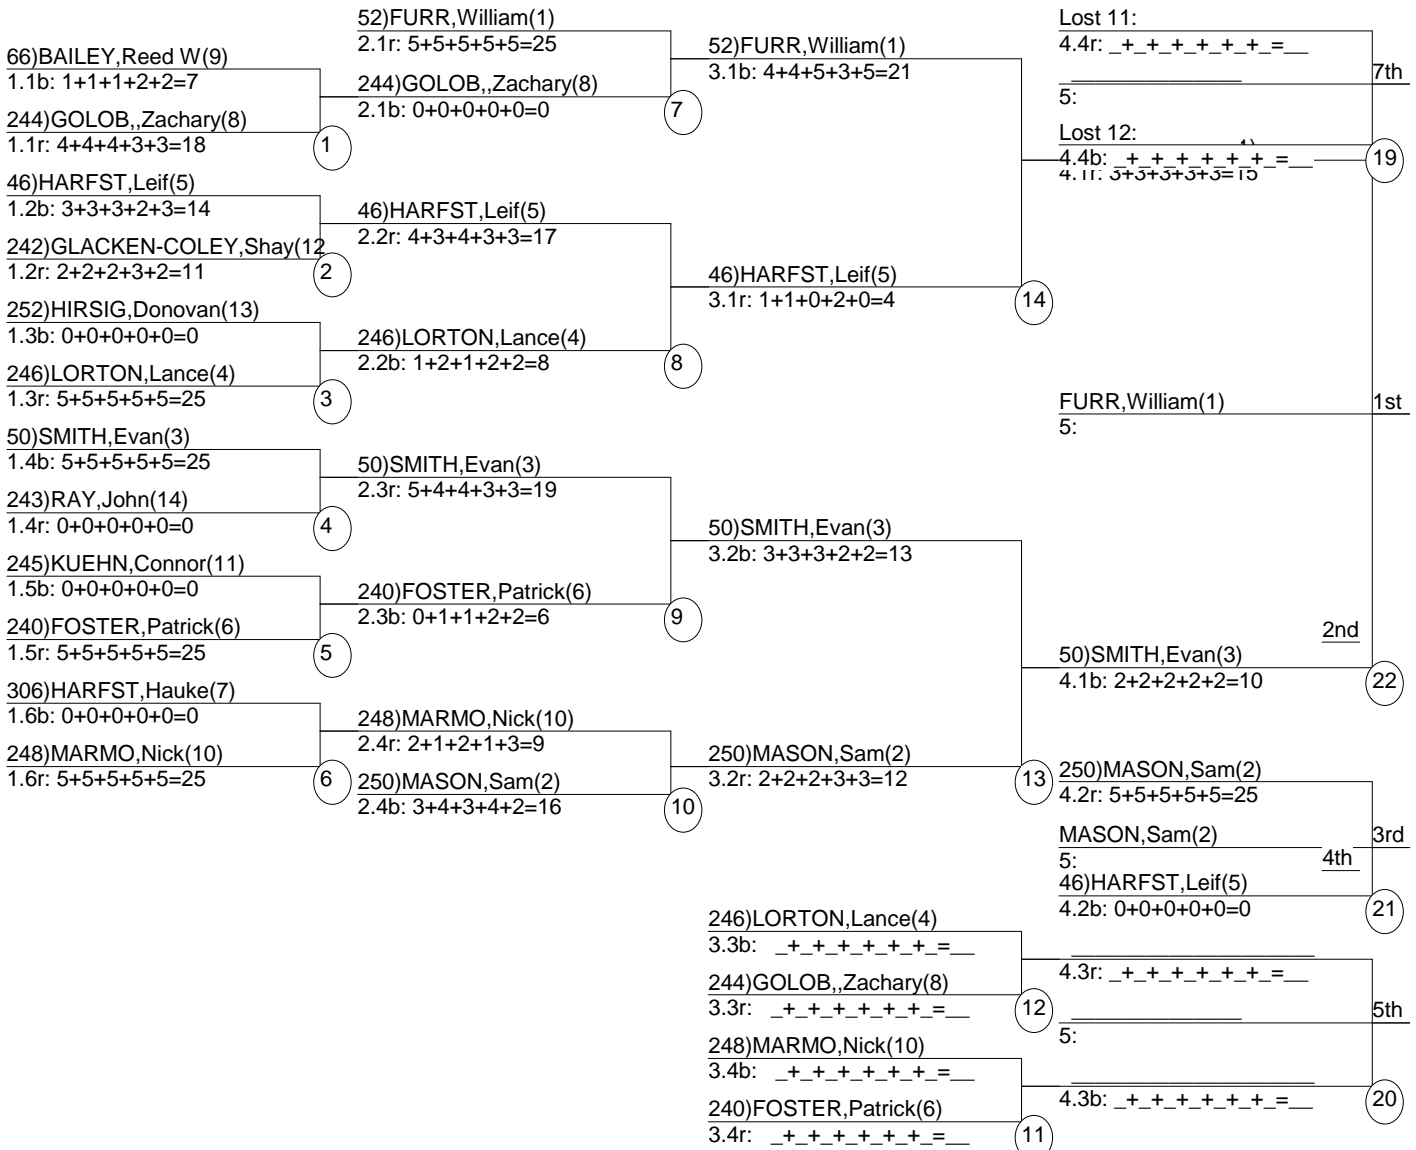

White Pass Bumps and Jumps

White Pass

Feb 7, 2009 (Sat) (U1393) (U1392)

Head Judge: FURR,Johann G
 Chief of Comp: OWEN,Darren R
 T.D.: FURR,Johann G
 Chief of Scoring: CRITCHLOW,Terry
 Judge 1: FURR,Johann G
 Judge 2: DENEEN,Amy
 Judge 3: NANGLE,Douglas
 Judge 4: CRITCHLOW,Terry
 Judge 5: OWEN,Darren R

Course: Roller Coaster
 Length: 200m m
 Width: 19m m
 Pitch: 27deg deg

____ Head Judge
 ____ Chief of Scoring
 ____ T.D.

Duals Event Date: Feb 12, 2009 (Thu)
 Female/Male (By Duals Run-order) Time: 3:25 pm
 White Pass White Pass Bumps and

Male

Female

251)BACHMEIER,Alex(1)
1.1r: 5+5+5+3+3=21
48)BAILEY,Madison J(2)
1.1b: 0+0+0+2+2=4

2nd

BACHMEIER,Alex(1) 1st

2:

18

Won 11493125:
1.2r:

Won 11493125:
1.2b:

2:

3rd

17